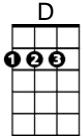

CHORDS USED IN THIS SONG

"I'm a Believer" by the Monkees

Verse 1:

G **D** **G**
I thought love was only true in fairy tales
G **D** **G**
Meant for someone else but not for me.
C **G**
Love was out to get me
C **G**
That's the way it seemed.
C **G** **D**
Disappointment haunted all my dreams.

Chorus:

G ~ C
Then I saw her face
 G ~ C
Now I'm a be~liever
 G ~ C
Not a trace
 G ~ C
Of doubt in my mind
 G ~ C
I'm in love,
 G ~ C
I'm a be~liever!
 F
I couldn't leave her
 D
If I tried.

Verse 2:

G **D** **G**
I thought love was more or less a given thing,
G **D** **G**
Seems the more I gave the less I got
C **G**
What's the use in trying?
C **G**
All you get is pain.
C **G** **D**
When I needed sunshine I got rain.