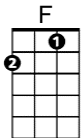

CHORDS USED IN THIS SONG

"I'm a Believer" by the Monkees

Verse 1:

G **D** **G**
I thought love was only true in fairy tales
G **D** **G**
Meant for someone else but not for me.
C **G**
Love was out to get me
C **G**
That's the way it seemed.
C **G** **D**
Disappointment haunted all my dreams.

Chorus:

G ~ C
Then I saw her face
 G ~ C
Now I'm a be~liever
 G ~ C
Not a trace
 G ~ C
Of doubt in my mind
 G ~ C
I'm in love,
 G ~ C
I'm a be~liever!
 F
I couldn't leave her
 D
If I tried.

Verse 2:

G **D** **G**
I thought love was more or less a given thing,
G **D** **G**
Seems the more I gave the less I got
C **G**
What's the use in trying?
C **G**
All you get is pain.
C **G** **D**
When I needed sunshine I got rain.