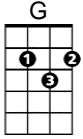

CHORDS USED IN THIS SONG

"I'm a Believer" by the Monkees

Verse 1:

G **D** **G**
I thought love was only true in fairy tales
G **D** **G**
Meant for someone else but not for me.
C **G**
Love was out to get me
C **G**
That's the way it seemed.
C **G** **D**
Disappointment haunted all my dreams.

Chorus:

G ~ C
Then I saw her face
 G ~ C
Now I'm a be~liever
 G ~ C
Not a trace
 G ~ C
Of doubt in my mind
 G ~ C
I'm in love,
 G ~ C
I'm a be~liever!
 F
I couldn't leave her
 D
If I tried.

Verse 2:

G **D** **G**
I thought love was more or less a given thing,
G **D** **G**
Seems the more I gave the less I got
C **G**
What's the use in trying?
C **G**
All you get is pain.
C **G** **D**
When I needed sunshine I got rain.