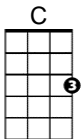

CHORDS USED IN THIS SONG

"I'm a Believer" by the Monkees

Verse 1:

G **D** **G**
I thought love was only true in fairy tales
G **D** **G**
Meant for someone else but not for me.
C **G**
Love was out to get me
C **G**
That's the way it seemed.
C **G** **D**
Disappointment haunted all my dreams.

Chorus:

G ~ C
Then I saw her face
 G ~ C
Now I'm a be~liever
 G ~ C
Not a trace
 G ~ C
Of doubt in my mind
 G ~ C
I'm in love,
 G ~ C
I'm a be~liever!
 F
I couldn't leave her
 D
If I tried.

Verse 2:

G **D** **G**
I thought love was more or less a given thing,
G **D** **G**
Seems the more I gave the less I got
C **G**
What's the use in trying?
C **G**
All you get is pain.
C **G** **D**
When I needed sunshine I got rain.